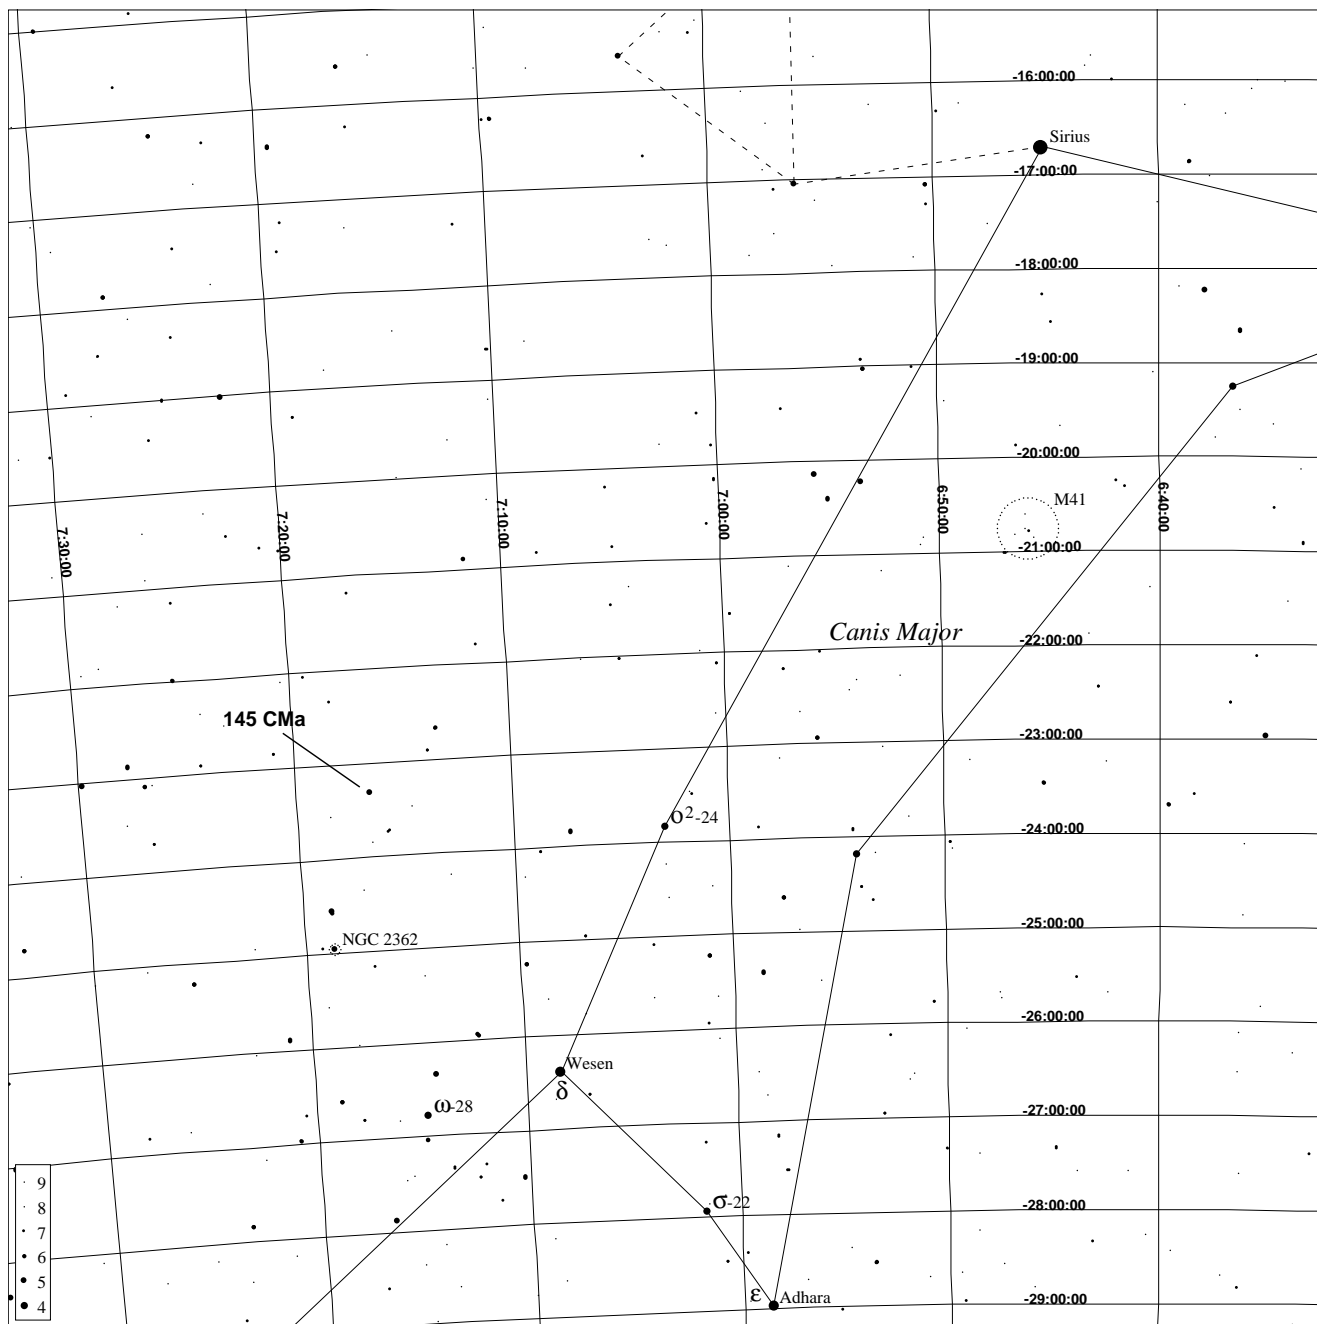

Finding Chart: 145 CMa & M41

XEphem Alt/Az Sky View
Nashville, Tennessee

Center RA: 7:02:37.6
 Declination: -22:09:10
 Epoch: 2000.00
 Altitude: 31:40:00
 Azimuth: 177:31:05
 Field Width: 14:00

Zenith is up - CW is right
 Grid Steps:
 RA: 0:10:00
 Dec: 1:00:00

Julian Date: 2453066.58333
 Sidereal Time: 6:53:41
 UTC Date: 2004/03/02
 UTC Time: 2:00:00
 Latitude: 36:09:33 N
 Longitude: 86:46:55 W