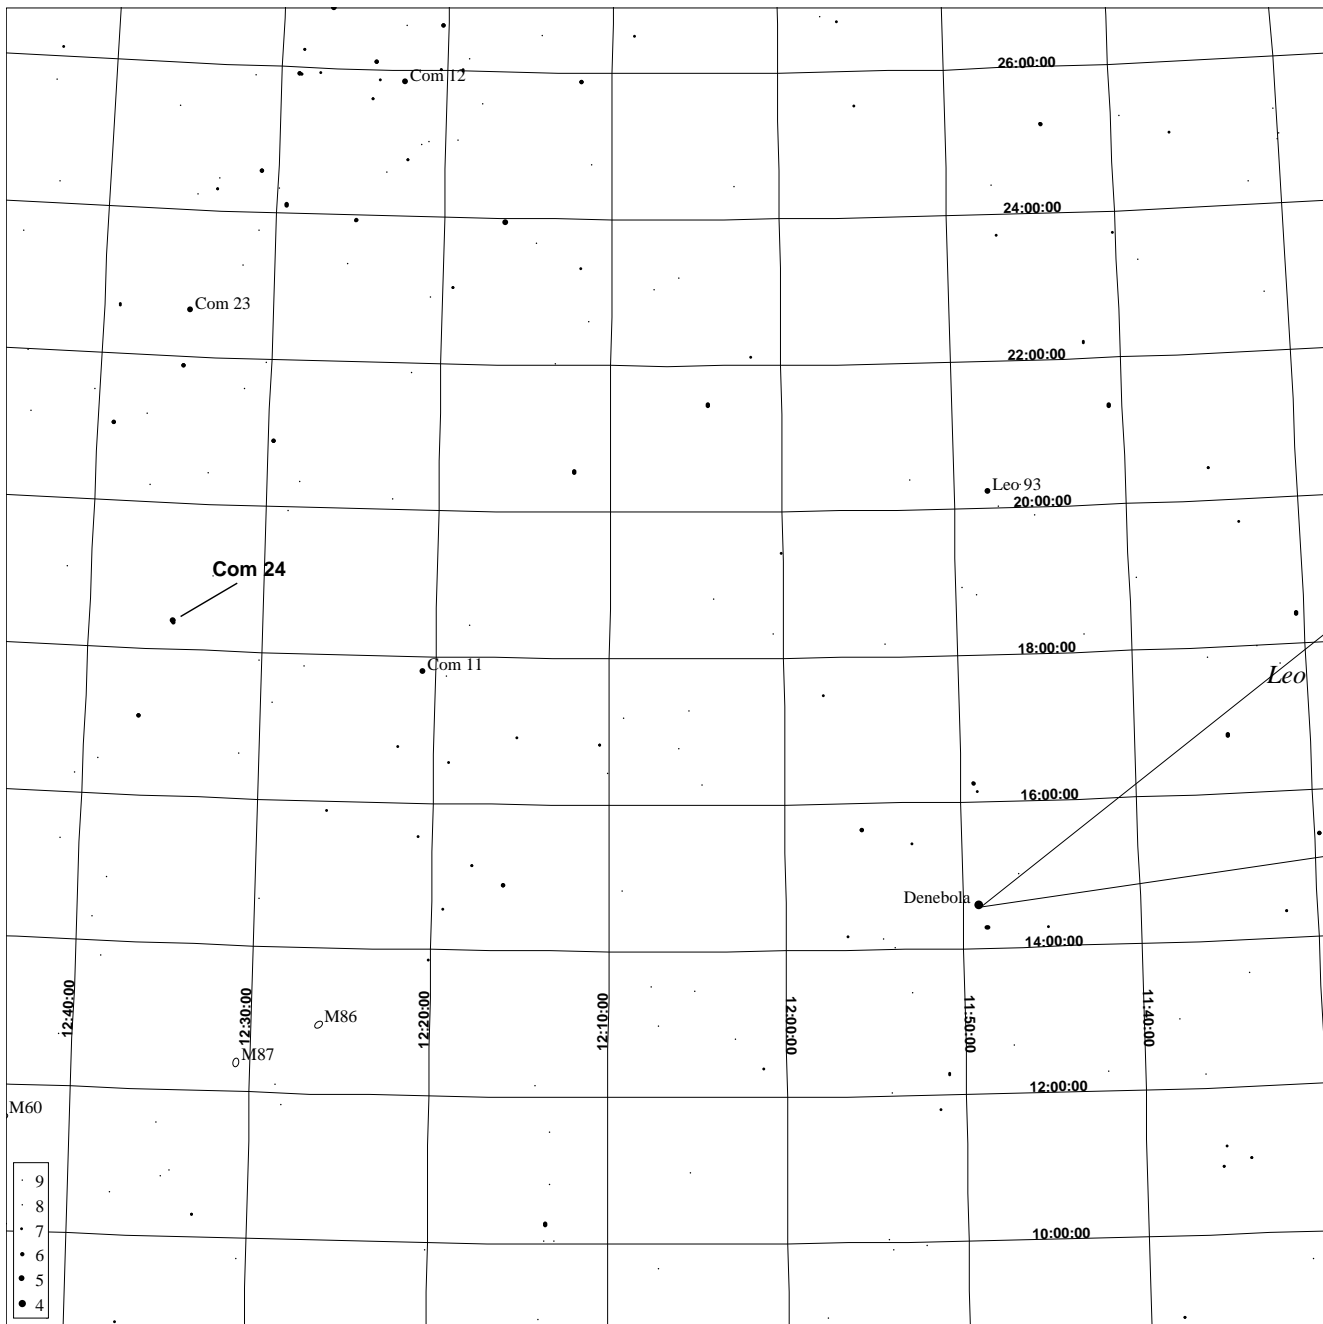

24 Comae Berenices Finding Chart

XEphem Topocentric Mean RA/Dec Sky View  
Nashville, Tennessee

Center RA: 12:06:49.5  
 Declination: 17:53:35  
 Epoch: 2000.00  
 Altitude: 54:54:55  
 Azimuth: 112:16:08  
 Field Width: 18:00

North is up - West is right  
 Grid Steps:  
 RA: 0:10:00  
 Dec: 2:00:00

Julian Date: 2453111.58333  
 Sidereal Time: 9:51:06  
 UTC Date: 2004/04/16  
 UTC Time: 2:00:00  
 Latitude: 36:09:33 N  
 Longitude: 86:46:55 W