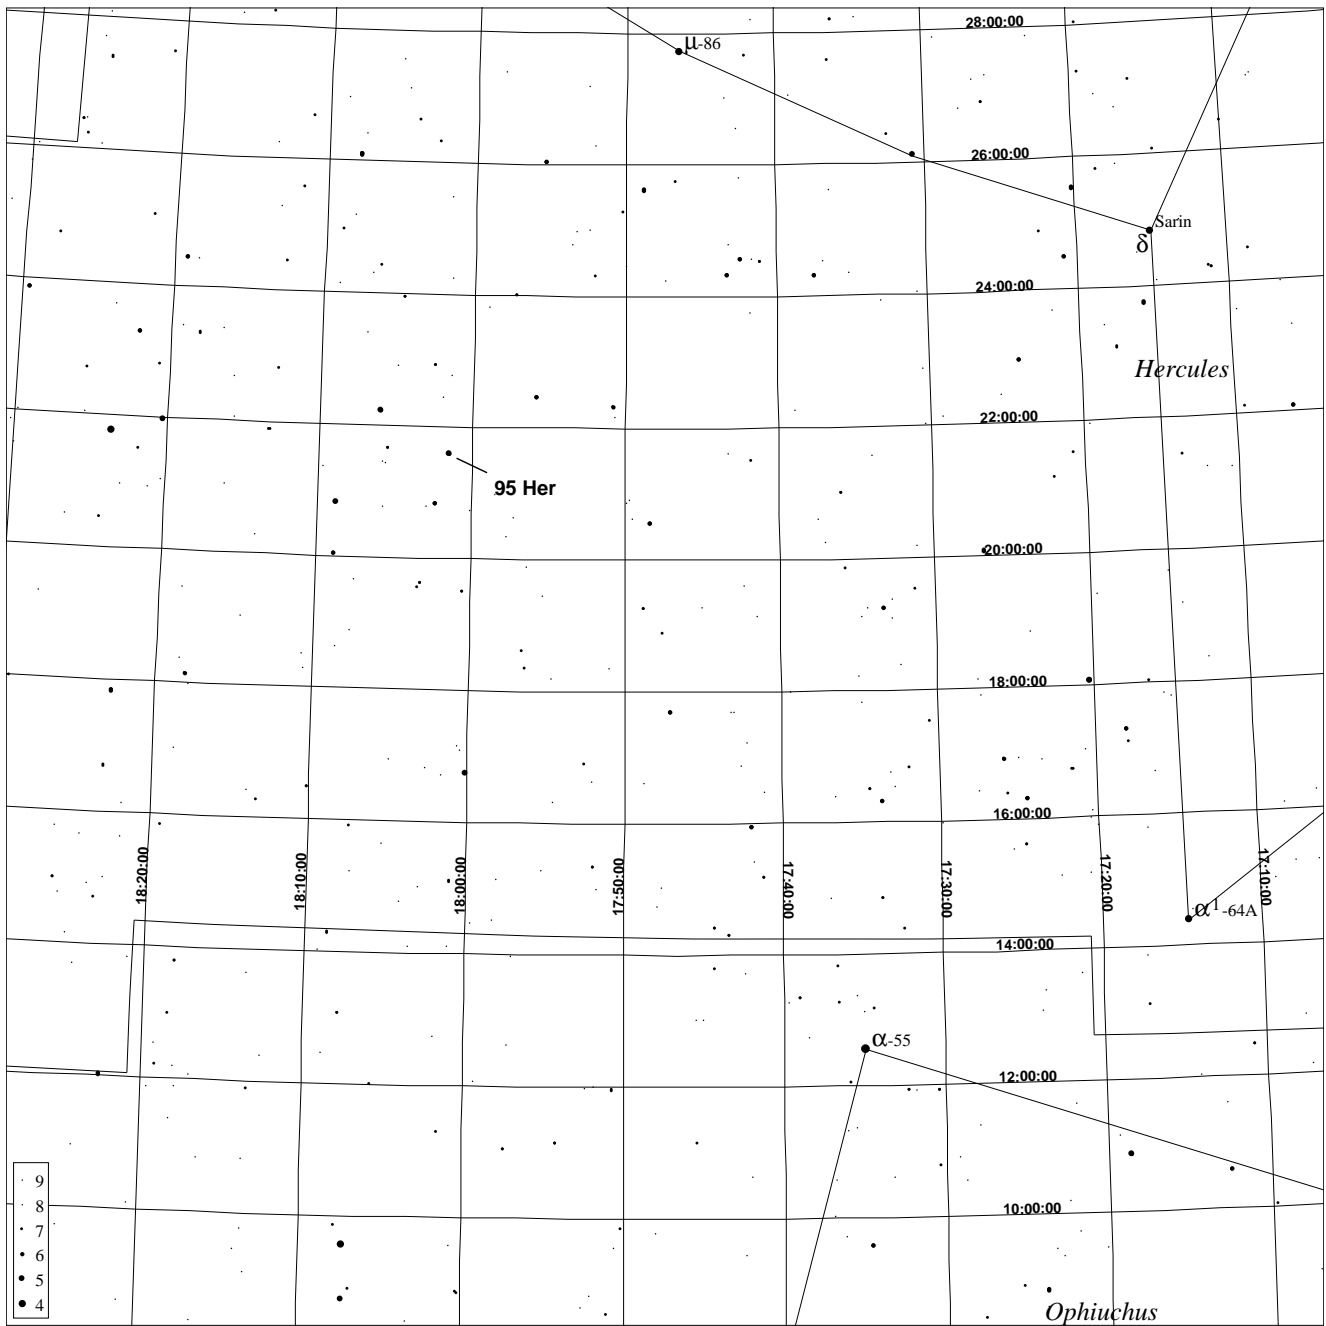

95 Herculis Finding Chart

XEphem Topocentric Mean RA/Dec Sky View
Nashville, Tennessee

Center RA: 17:47:26.0
 Declination: 18:23:21
 Epoch: 2000.00
 Altitude: 66:58:07
 Azimuth: 223:56:37
 Field Width: 20:00

North is up - West is right
 Grid Steps:
 RA: 0:10:00
 Dec: 2:00:00

Julian Date: 2453264.54167
 Sidereal Time: 18:54:09
 UTC Date: 2004/09/16
 UTC Time: 1:00:00
 Latitude: 36:09:33 N
 Longitude: 86:46:55 W