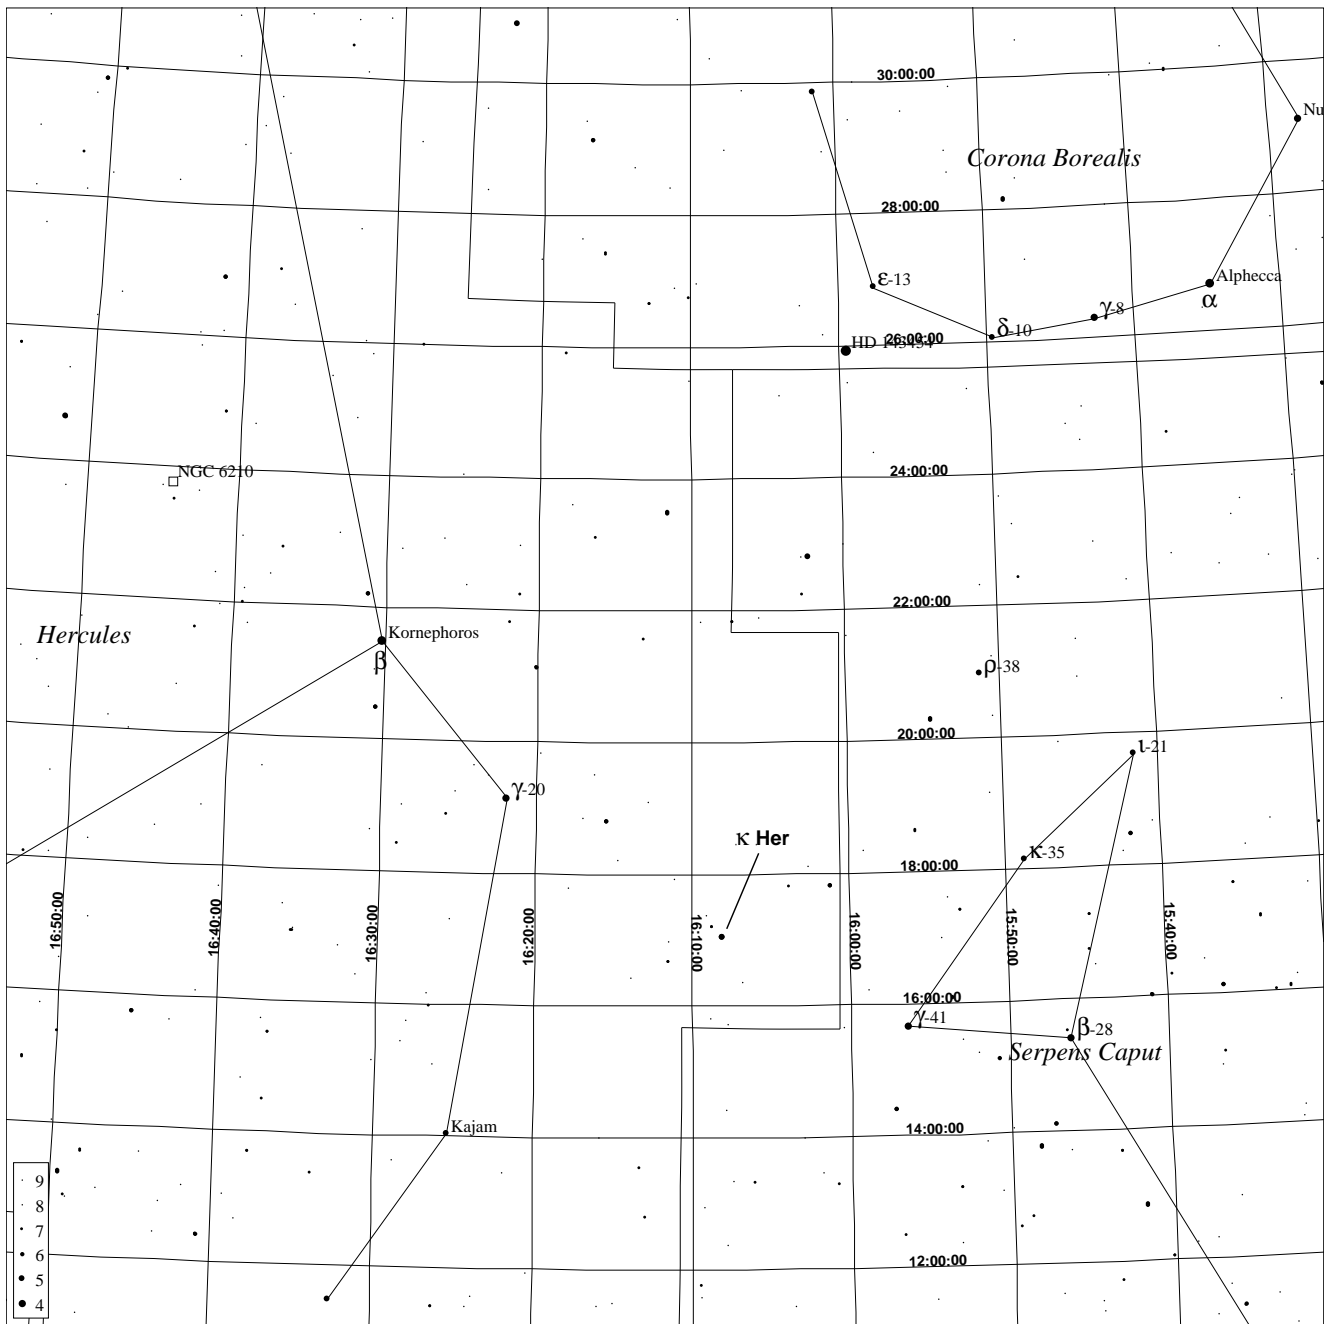

Kappa Herculis Finding Chart

XEphem Topocentric Mean RA/Dec Sky View
Nashville, Tennessee

Center RA: 16:11:44.4
 Declination: 21:09:31
 Epoch: 2000.00
 Altitude: 51:43:58
 Azimuth: 258:11:21
 Field Width: 20:00

North is up - West is right
 Grid Steps:
 RA: 0:10:00
 Dec: 2:00:00

Julian Date: 2453264.54167
 Sidereal Time: 18:54:09
 UTC Date: 2004/09/16
 UTC Time: 1:00:00
 Latitude: 36:09:33 N
 Longitude: 86:46:55 W