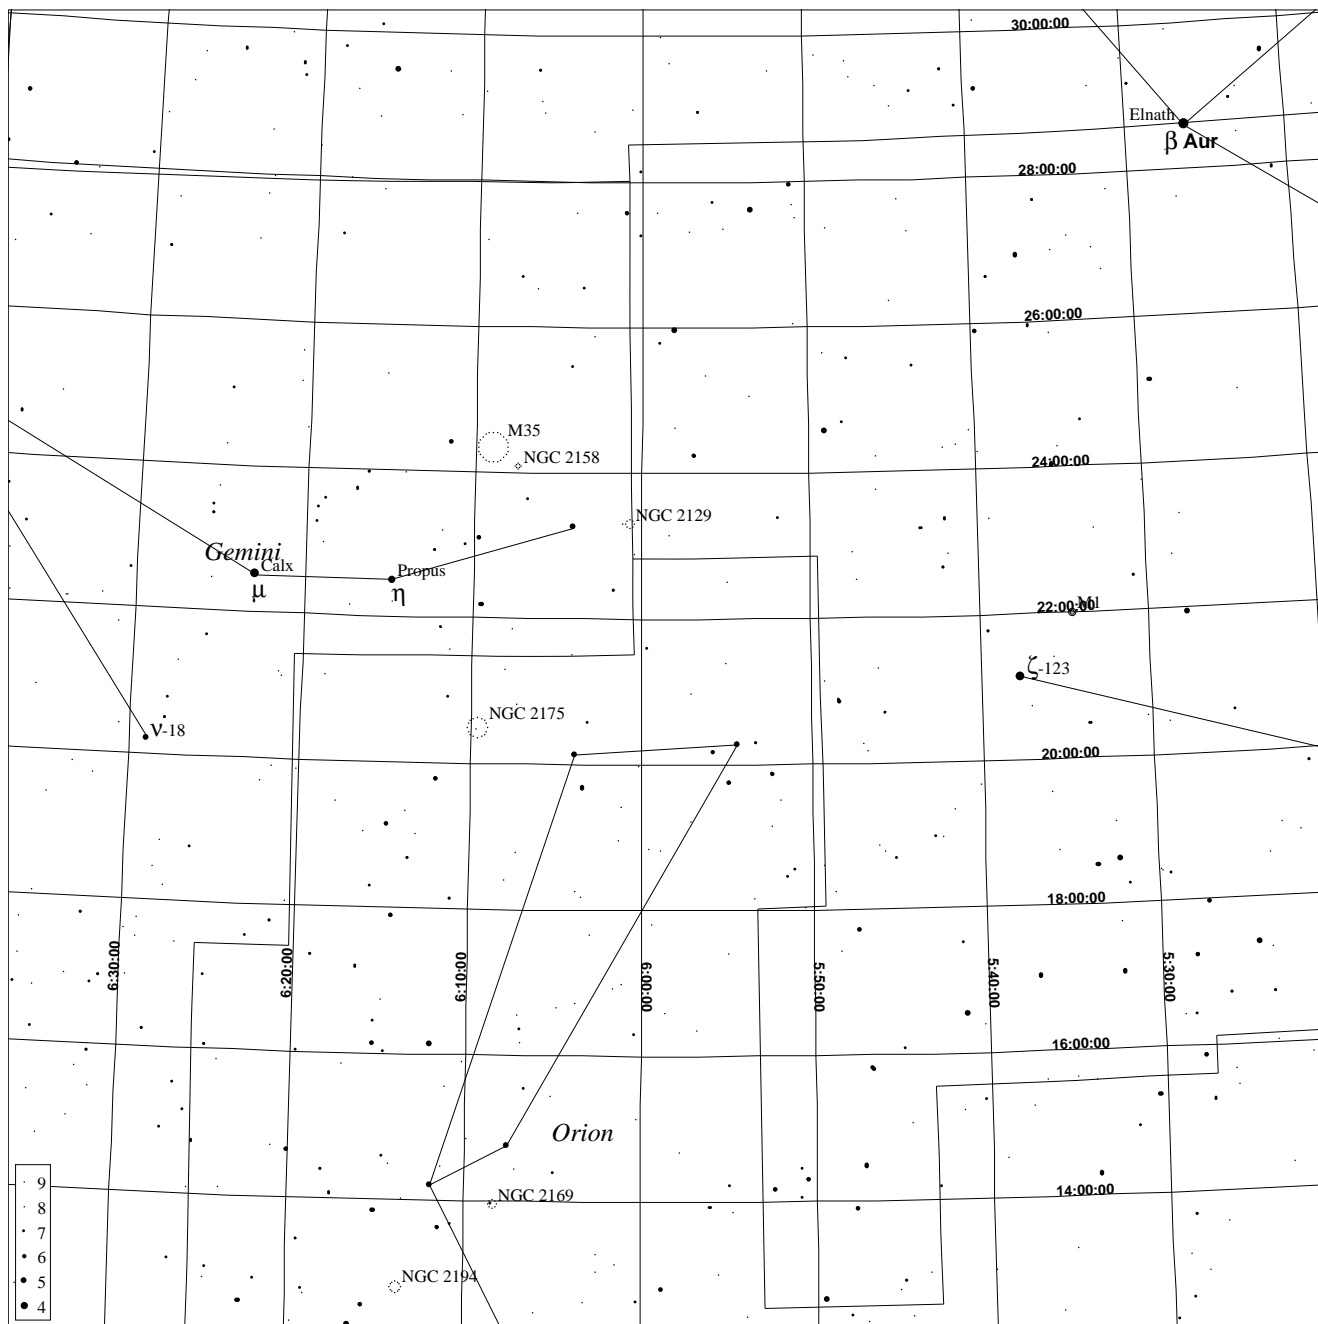

M35 Finding Chart

XEphem Topocentric Mean RA/Dec Sky View
Nashville, Tennessee

Center RA: 5:58:30.6
 Declination: 21:19:34
 Epoch: 2000.00
 Altitude: 71:51:56
 Azimuth: 218:24:11
 Field Width: 18:05

North is up - West is right
 Grid Steps:
 RA: 0:10:00
 Dec: 2:00:00

Julian Date: 2453810.54167
 Sidereal Time: 6:46:49
 UTC Date: 2006/03/16
 UTC Time: 1:00:00
 Latitude: 36:09:33 N
 Longitude: 86:46:55 W