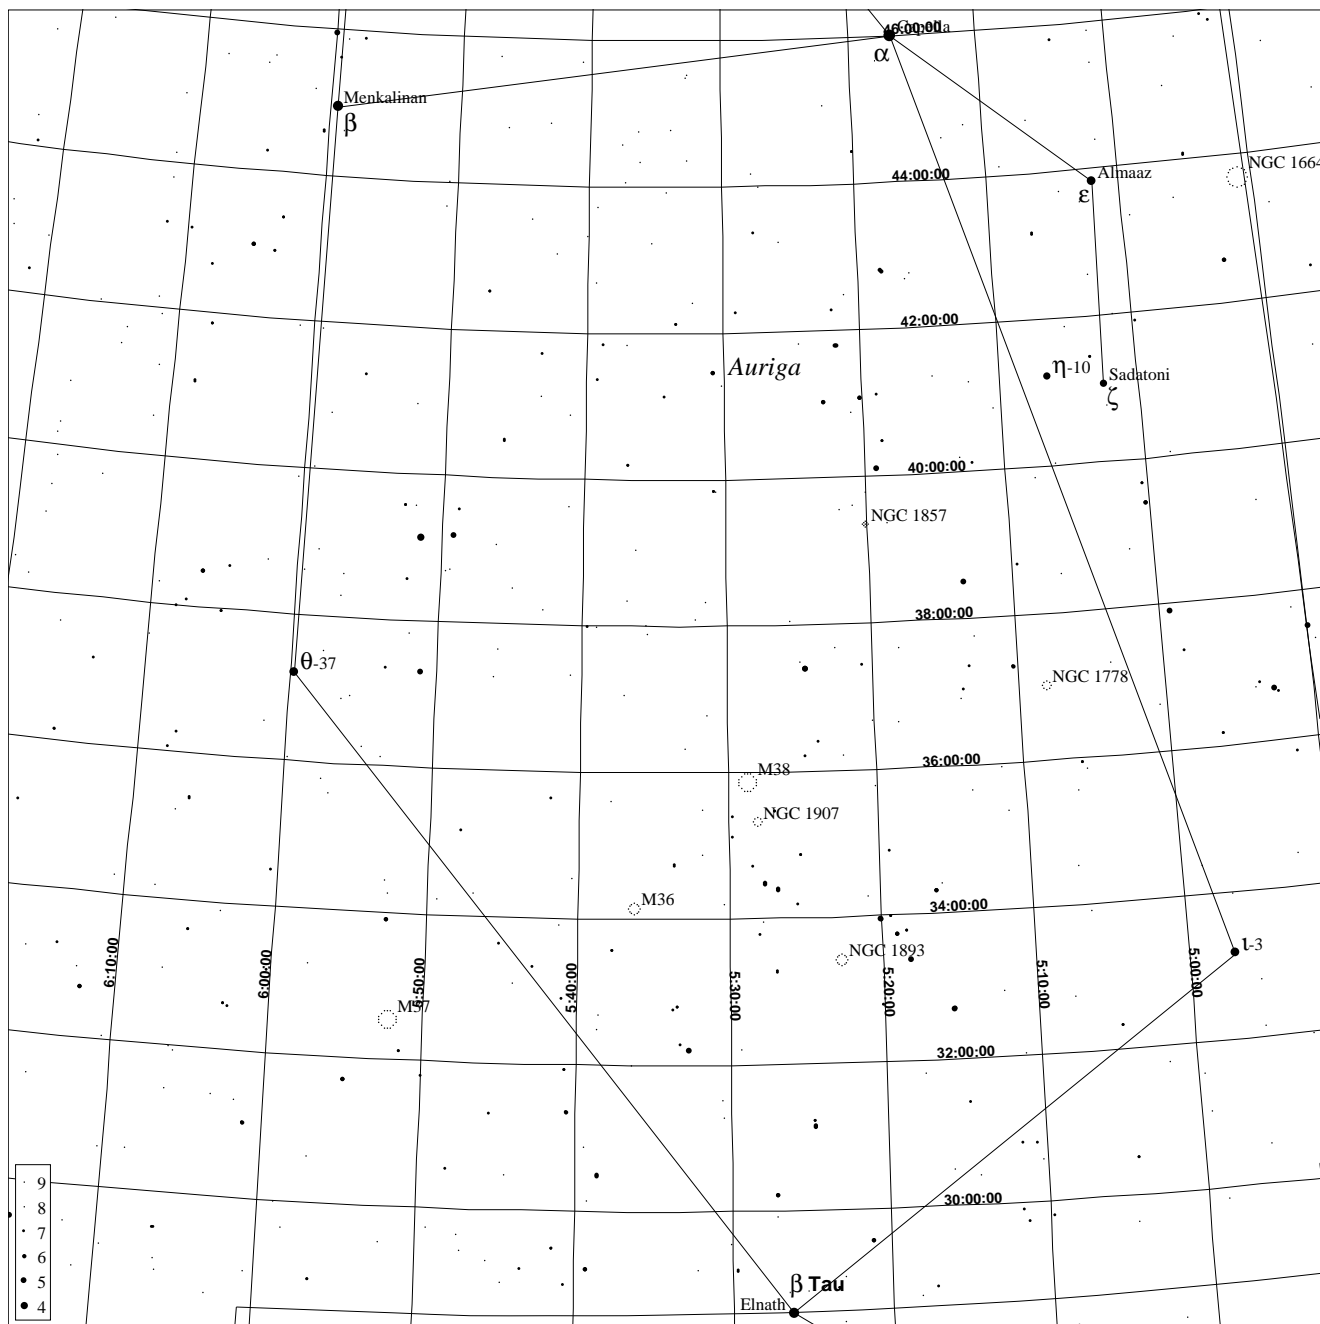

M36 Finding Chart

XEphem Topocentric Mean RA/Dec Sky View
Nashville, Tennessee

Center RA: 5:34:09.0
 Declination: 37:25:31
 Epoch: 2000.00
 Altitude: 75:06:04
 Azimuth: 280:26:21
 Field Width: 18:00

North is up - West is right
 Grid Steps:
 RA: 0:10:00
 Dec: 2:00:00

Julian Date: 2453080.54167
 Sidereal Time: 6:48:43
 UTC Date: 2004/03/16
 UTC Time: 1:00:00
 Latitude: 36:09:33 N
 Longitude: 86:46:55 W