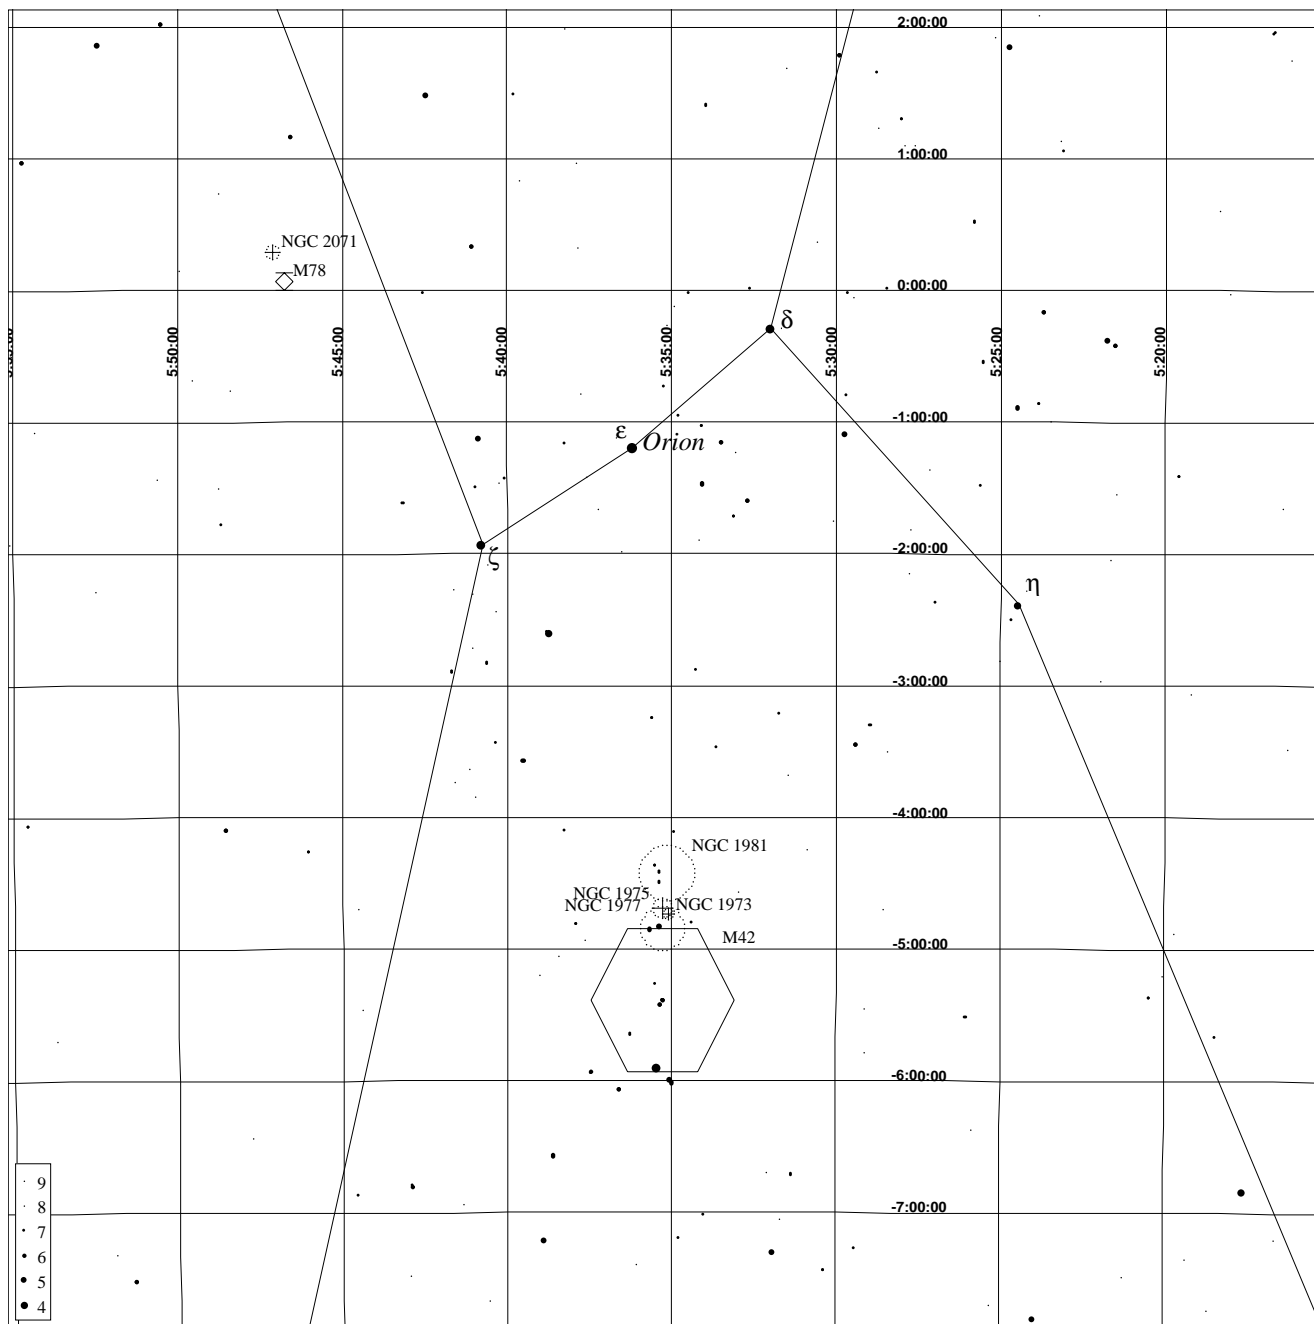

M42 Finding Chart

XEphem Topocentric Mean RA/Dec Sky View
Nashville, Tennessee

Center RA: 5:35:08.6
 Declination: -2:52:17
 Epoch: 2000.00
 Altitude: -52:03:44
 Azimuth: 33:11:42
 Field Width: 10:00

North is up - West is right
 Grid Steps:
 RA: 0:05:00
 Dec: 1:00:00

Julian Date: 2453264.54167
 Sidereal Time: 18:54:09
 UTC Date: 2004/09/16
 UTC Time: 1:00:00
 Latitude: 36:09:33 N
 Longitude: 86:46:55 W