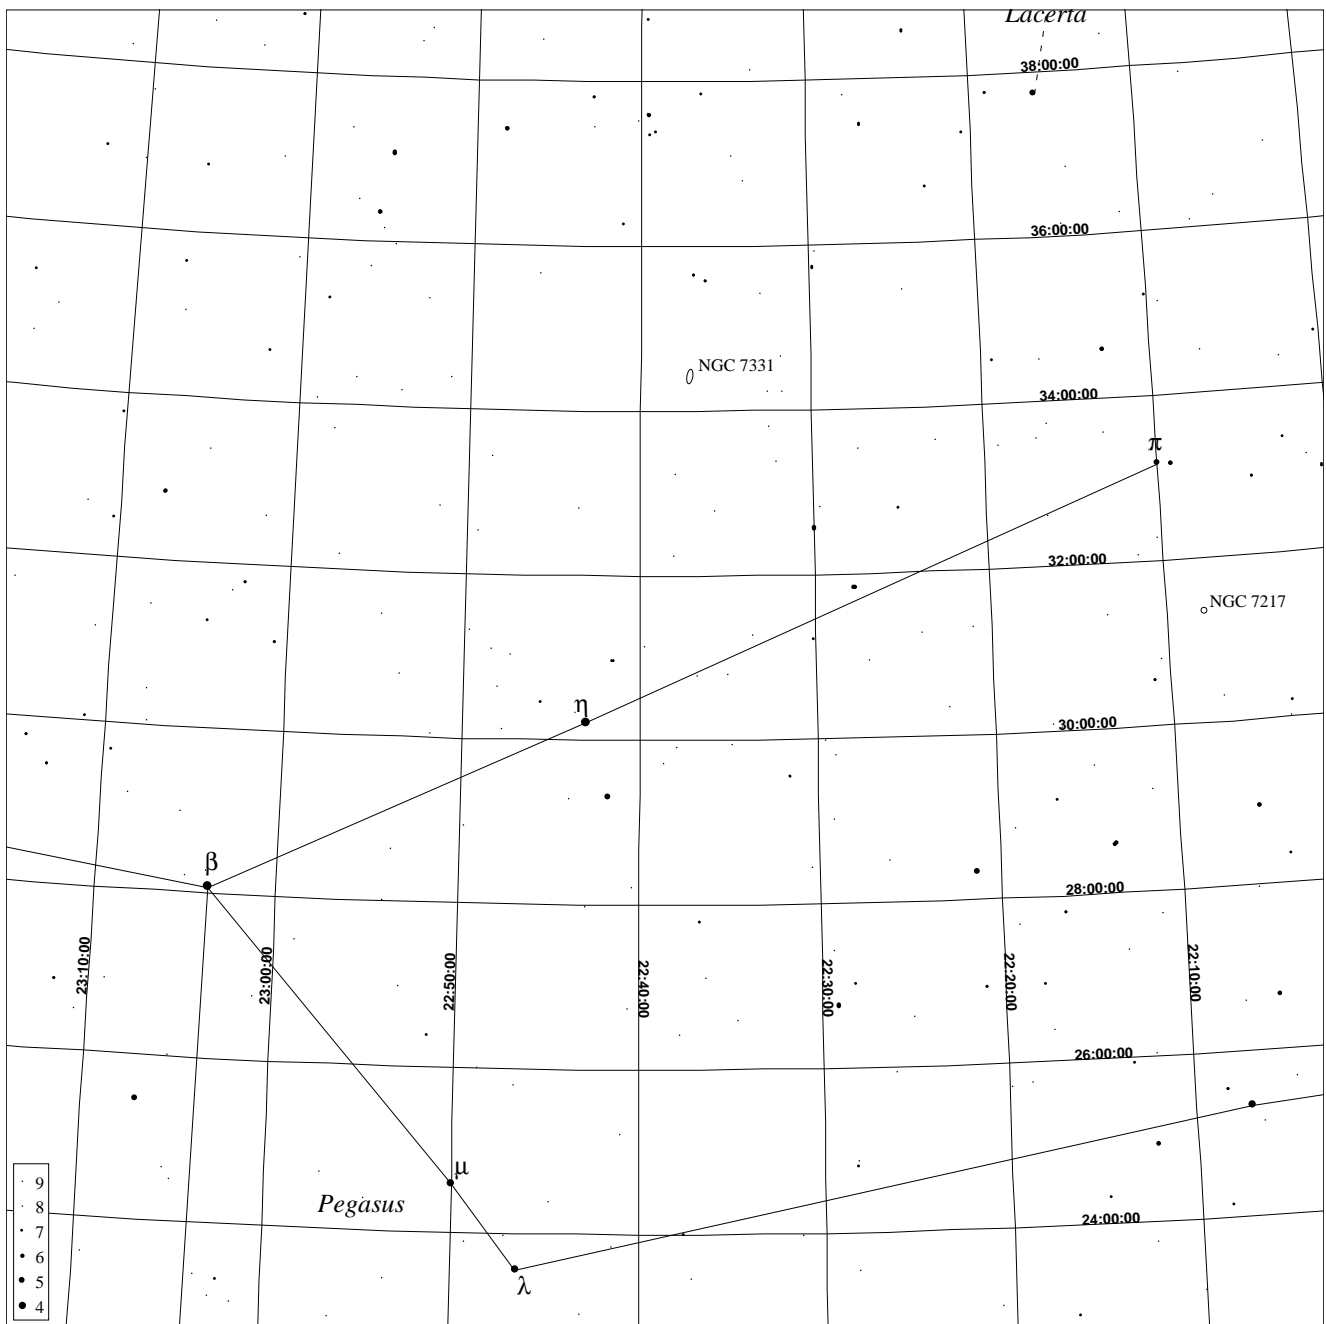

NGC7331 Finding Chart

XEphem Topocentric Mean RA/Dec Sky View
Nashville, Tennessee

Center RA: 22:38:35.1
 Declination: 30:52:31
 Epoch: 2000.00
 Altitude: 43:32:53
 Azimuth: 79:27:02
 Field Width: 16:00

North is up - West is right
 Grid Steps:
 RA: 0:10:00
 Dec: 2:00:00

Julian Date: 2453264.54167
 Sidereal Time: 18:54:09
 UTC Date: 2004/09/16
 UTC Time: 1:00:00
 Latitude: 36:09:33 N
 Longitude: 86:46:55 W