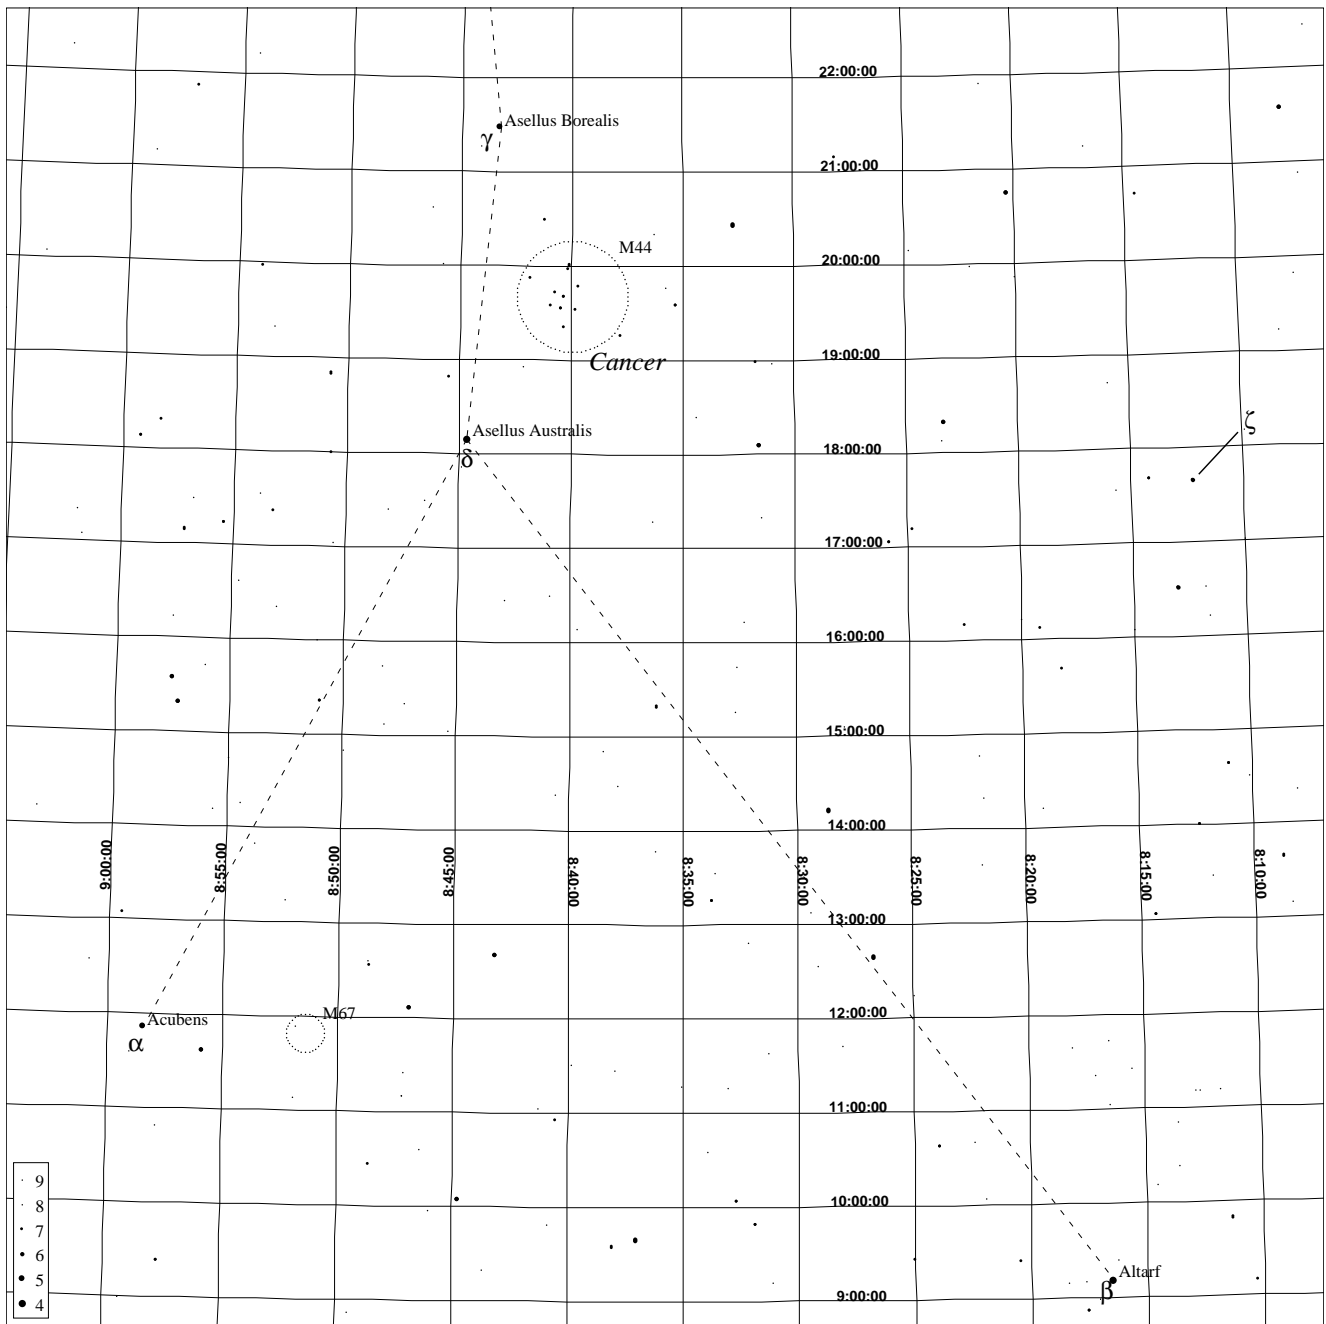

Finding Chart: Zeta Cancri & M44

XEphem Topocentric Mean RA/Dec Sky View
Nashville, Tennessee

Center RA: 8:35:47.6
 Declination: 15:44:54
 Epoch: 2000.00
 Altitude: 59:25:43
 Azimuth: 125:12:06
 Field Width: 14:00

North is up - West is right
 Grid Steps:
 RA: 0:05:00
 Dec: 1:00:00

Julian Date: 2453066.58333
 Sidereal Time: 6:53:41
 UTC Date: 2004/03/02
 UTC Time: 2:00:00
 Latitude: 36:09:33 N
 Longitude: 86:46:55 W